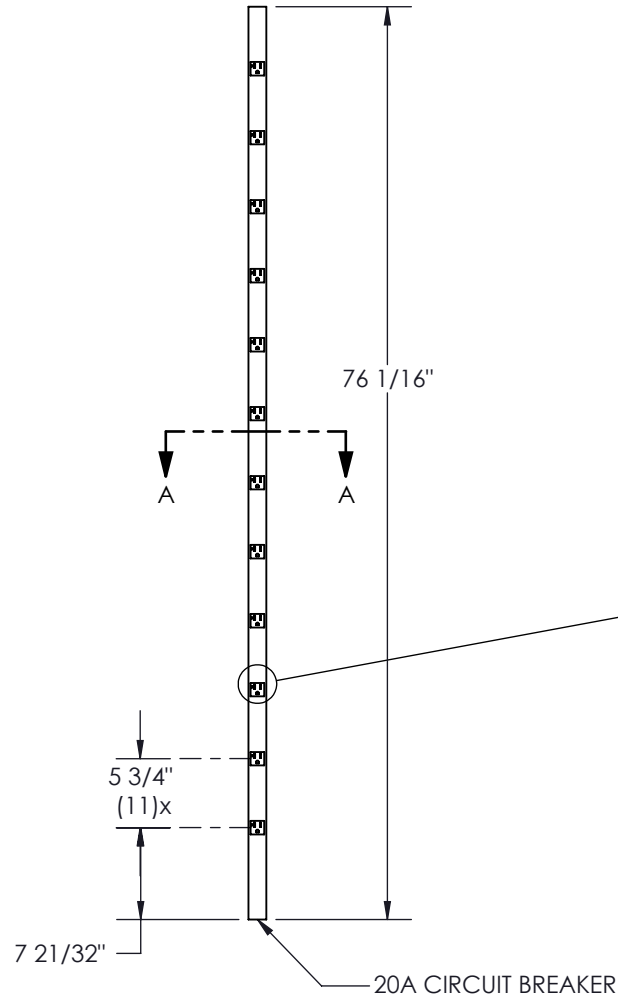

PART NUMBER	PLUG TYPE	CORD LENGTH
PWBNVT-201207606-BK	L5-20P	6'
PWBNVT-201207615-BK	L5-20P	15'

NOTES:

- 1- RATED FOR 60Hz, 125V, 20A.
- 2- AC STRIP IS CSA CERTIFIED.
- 3- FOR INDOOR USE ONLY.

REV.	DESCRIPTION	DATE	APPR.	STOCK
A1	REMOVE FROM TABLE, PWBNVS-201207608-BK PWBNVS-201207615-BK	2018-12-19	R.H.	N/A
A	8' CORD WAS 6'	2017-02-02	E.D.	N/A

REVISIONS

<p>PROPRIETARY AND CONFIDENTIAL THE INFORMATION CONTAINED IN THIS DRAWING IS THE SOLE PROPERTY OF A.I.G. ELECTRON METAL INC. ANY REPRODUCTION IN PART OR AS A WHOLE WITHOUT THE WRITTEN PERMISSION OF A.I.G. ELECTRON METAL INC IS PROHIBITED.</p>	<p>CONFIDENTIEL L'INFORMATION CONTENUE DANS CE DESSIN EST L'ENTIERE PROPRIÉTÉ D'ELECTRON METAL A.I.G. INC. TOUTE REPRODUCTION PARTIELLE OU EXHAUSTIVE SANS PERMISSION ÉCRITE D'ELECTRON METAL A.I.G. INC. EST INTERDITE.</p>	DRAWN BY: E.D.	<p>TITLE: AC STRIP NC 20A 12 OUTLETS</p>			
		CHECKED BY: E.D.				
PROJECT: Accessories\Electrical		FILE: ACStrip12OutNC20A_1305022018_Eng				
MATERIAL: —	DWG NO.: 1305022018	REV.: A1	SCALE: 1:16	DATE: 2005-06-30	SHEET: 1 / 1	