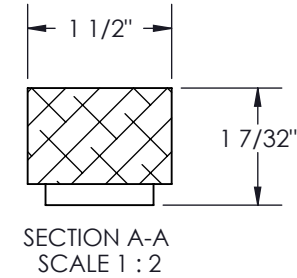

PART NUMBER	PLUG TYPE	CORD LENGTH
PWBNVT-201207606-BK	L5-20P	6'
PWBNVT-201207615-BK	L5-20P	15'

NOTES:

- 1- RATED FOR 60Hz, 125V, 20A.
- 2- AC STRIP IS CSA CERTIFIED.
- 3- FOR INDOOR USE ONLY.

REV.	DESCRIPTION	DATE	APPR.	STOCK
A1	REMOVE FROM TABLE, PWBNVS-201207608-BK PWBNVS-201207615-BK	2018-12-19	R.H.	N/A
A	8' CORD WAS 6'	2017-02-02	E.D.	N/A

REVISIONS

<p>PROPRIETARY AND CONFIDENTIAL THE INFORMATION CONTAINED IN THIS DRAWING IS THE SOLE PROPERTY OF A.I.G. ELECTRON METAL INC. ANY REPRODUCTION IN PART OR AS A WHOLE WITHOUT THE WRITTEN PERMISSION OF A.I.G. ELECTRON METAL INC IS PROHIBITED.</p>	<p>CONFIDENTIEL L'INFORMATION CONTENUE DANS CE DESSIN EST L'ENTIERE PROPRIÉTÉ D'ELECTRON METAL A.I.G. INC. TOUTE REPRODUCTION PARTIELLE OU EXHAUSTIVE SANS PERMISSION ÉCRITE D'ELECTRON METAL A.I.G. INC. EST INTERDITE.</p>	DRAWN BY: E.D.	<p>TITLE: AC STRIP NC 20A 12 OUTLETS</p>			
		CHECKED BY: E.D.				
PROJECT: Accessories\Electrical		FILE: ACStrip12OutNC20A_1305022018_Eng				
MATERIAL: —	DWG NO.: 1305022018	REV.: A1	SCALE: 1:16	DATE: 2005-06-30	SHEET: 1 / 1	