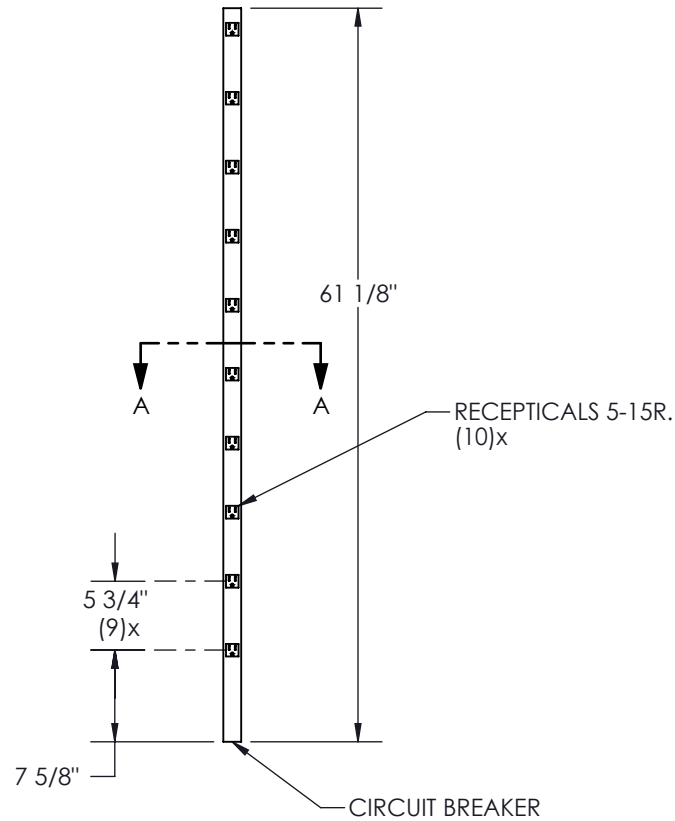

PART NO.	CONNECTOR	CORD
PWBNVS-151006106-BK	5-15P	6'
PWBNVS-151006115-BK	5-15P	15'
PWBNT-151006106-BK	L5-15P	6'
PWBNT-151006115-BK	L5-15P	15'

SECTION A-A
SCALE 1 : 2

NOTE:

- 1- AC STRIP IS CSA APPROVED
- 2- 60Hz, 125V, 15A.
- 3- INDOOR USE ONLY.
- 4- COLOUR: BLACK

CFG DRAWN BY:	TITLE: NEWCORP 10 OUTLET AC STRIP 15A
CFG CHECKED BY:	
PROJECT: G:\SWDwgs\Accessories\Electrical\NewCorp\	FILE: ACStrip10OutNC_1305037441_Eng
MATERIAL: —	DWG NO.: 1305037441
	REV.: —
	SCALE: 1:16
	DATE: 2016-03-29
	SHEET: 1 / 1