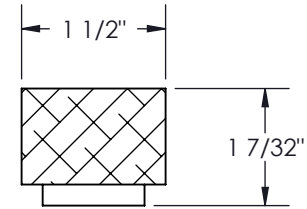

PART NO.	CONNECTOR	CORD
PWBNVS-151006106-BK	5-15P	6'
PWBNVS-151006115-BK	5-15P	15'
PWBNT-151006106-BK	L5-15P	6'
PWBNT-151006115-BK	L5-15P	15'

SECTION A-A
SCALE 1 : 2

NOTE:

- 1- AC STRIP IS CSA APPROVED
- 2- 60Hz, 125V, 15A.
- 3- INDOOR USE ONLY.
- 4- COLOUR: BLACK