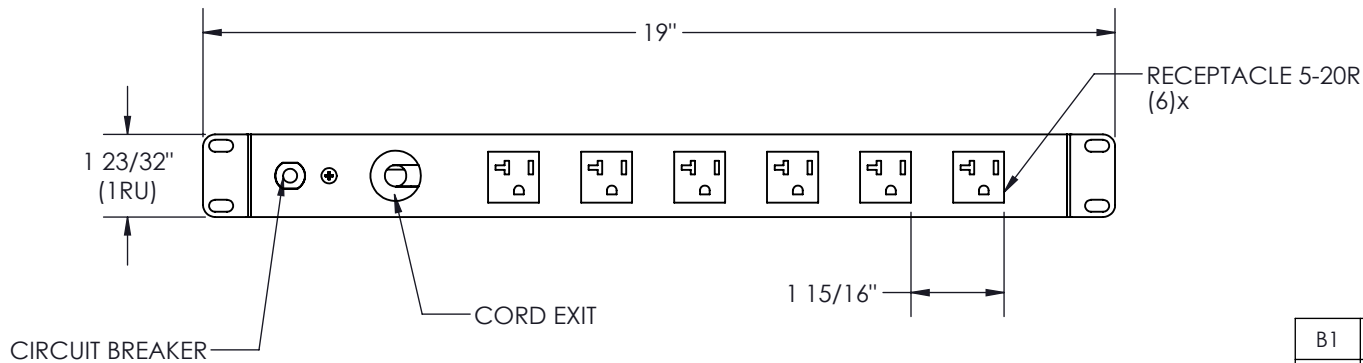

PART NO.	PLUG	CORD LENGTH
PWBNRS-2006011908-BK	5-20P	8'
PWBNRT-2006011906-BK	L5-20P	6'
PWBNRT-2006011915-BK	L5-20P	15'

NOTES:

- 1 - RATED FOR 60Hz, 125V, 20A
- 2 - POWER BAR IS CSA CERTIFIED.
- 3 - FOR INDOOR USE ONLY.
- 4 - COLOR: BLACK

REV.	DESCRIPTION	DATE	APPR.	STOCK
B1	ADD L5 TYPE CORD	2018-12-19	R.H.	N/A
B	BREAKER	2017-02-23	E.D.	N/A
A	8' CORD WAS 6'	2017-02-03	E.D.	N/A

REVISIONS

Electron METAL

PROPRIETARY AND CONFIDENTIAL
 THE INFORMATION CONTAINED IN THIS DRAWING IS THE SOLE PROPERTY OF A.I.G. ELECTRON METAL INC. ANY REPRODUCTION IN PART OR AS A WHOLE WITHOUT THE WRITTEN PERMISSION OF A.I.G. ELECTRON METAL INC IS PROHIBITED.

DRAWN BY: E.D. CHECKED BY: E.D.	Title: POWER BAR NC (19") 6 OUTLETS 20A	
PROJECT: Accessories\Electrical\NewCorp	FILE: RackMount19inch_20A6outletsNC_1305031591_Eng	
PART NO.: SEE TABLE	DRAWING NO.: 1305031591	REV.: B1
SCALE: 1:4	DATE: 2012-08-17	SHEET: 1 / 1