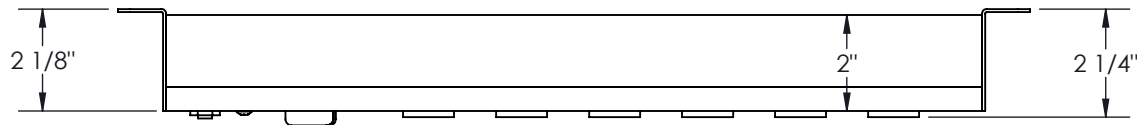

PART NO.	PLUG	CORD LENGTH
PWBNRS-2006011908-BK	5-20P	8'
PWBNRT-2006011906-BK	L5-20P	6'
PWBNRT-2006011915-BK	L5-20P	15'

NOTES:

- 1 - RATED FOR 60Hz, 125V, 20A
- 2 - POWER BAR IS CSA CERTIFIED.
- 3 - FOR INDOOR USE ONLY.
- 4 - COLOR: BLACK

REV.	DESCRIPTION	DATE	APPR.	STOCK
B1	ADD L5 TYPE CORD	2018-12-19	R.H.	N/A
B	BREAKER	2017-02-23	E.D.	N/A
A	8' CORD WAS 6'	2017-02-03	E.D.	N/A

REVISIONS

Electron METAL

PROPRIETARY AND CONFIDENTIAL
 THE INFORMATION CONTAINED IN THIS DRAWING IS THE SOLE PROPERTY OF A.I.G. ELECTRON METAL INC. ANY REPRODUCTION IN PART OR AS A WHOLE WITHOUT THE WRITTEN PERMISSION OF A.I.G. ELECTRON METAL INC IS PROHIBITED.

DRAWN BY: E.D. CHECKED BY: E.D.	Title: POWER BAR NC (19") 6 OUTLETS 20A	
PROJECT: Accessories\Electrical\NewCorp	FILE: RackMount19inch_20A6outletsNC_1305031591_Eng	
PART NO.: SEE TABLE	DRAWING NO.: 1305031591	REV.: B1
SCALE: 1:4	DATE: 2012-08-17	SHEET: 1 / 1